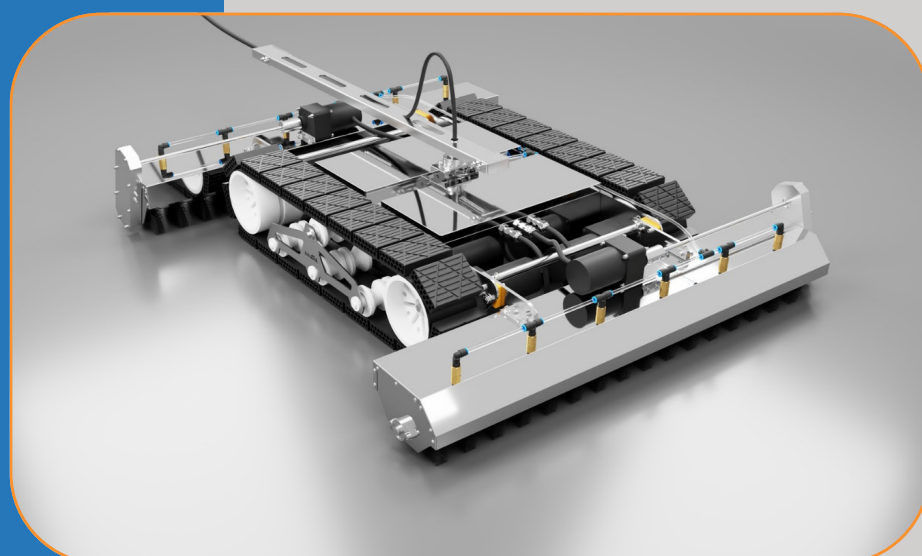

**DANTE  
CLEANING  
ROBOT**

# CLEANING ROBOT

- ✓ 75 kg total weight
- ✓ 4200Pa max pressure
- ✓ Up to 1.8 m brush length
- ✓ 30m/min speed
- ✓ Long range RC
- ✓ Up to 18 degree working angle
- ✓ 3.5 hour working time
- ✓ Wet-Dry cleaning

<b>Tecnical Features</b>	<b>Units</b>	<b>DANTE</b>
Total weight	kg	75
Brush Lenght	mm	1100-1800
Brush Diameter	mm	164
RC Distance	m	100
Working Time	h	3.5
Working Angle	degree	18
Working Speed	m/min	30
Pressure	pa	4000
Sensor	optional	Fall Protection
Cleaning		Wet-Dry