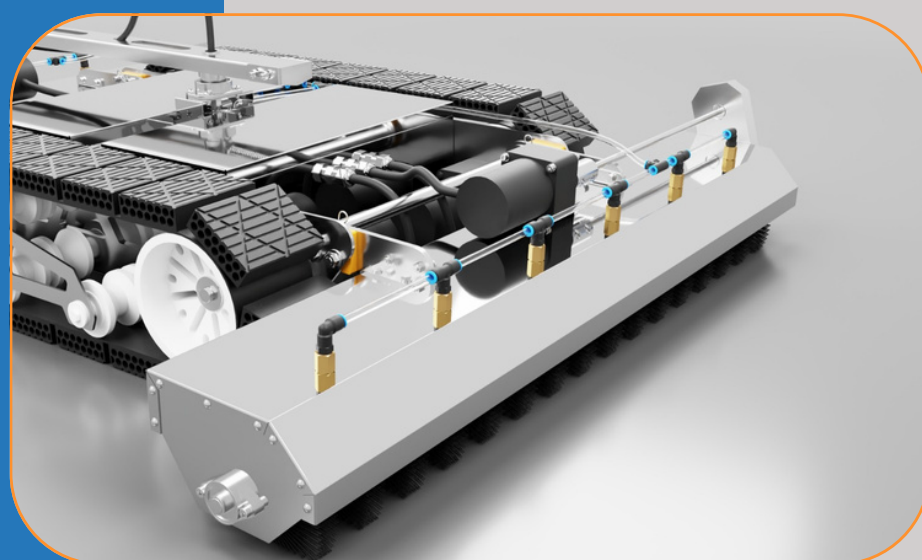

**DANTE  
CLEANING  
ROBOT**

# CLEANING ROBOT

- ✓ 75 kg total weight
- ✓ 4200Pa max pressure
- ✓ Up to 1.8 m brush length
- ✓ 30m/min speed
- ✓ Long range RC
- ✓ Up to 18 degree working angle
- ✓ 3.5 hour working time
- ✓ Wet-Dry cleaning

<b>Tecnical Features</b>	<b>Units</b>	<b>DANTE</b>
Total weight	kg	75
Brush Lenght	mm	1100-1800
Brush Diameter	mm	164
RC Distance	m	100
Working Time	h	3.5
Working Angle	degree	18
Working Speed	m/min	30
Pressure	pa	4000
Sensor	optional	Fall Protection
Cleaning		Wet-Dry