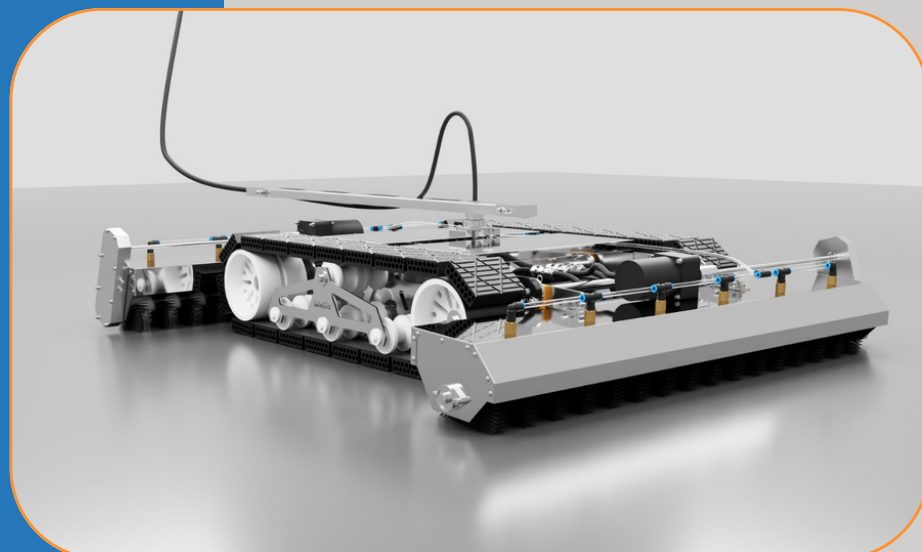

**DANTE  
CLEANING  
ROBOT**

# CLEANING ROBOT

- ✓ 75 kg total weight
- ✓ 4200Pa max pressure
- ✓ Up to 1.8 m brush length
- ✓ 30m/min speed
- ✓ Long range RC
- ✓ Up to 18 degree working angle
- ✓ 3.5 hour working time
- ✓ Wet-Dry cleaning

<b>Tecnical Features</b>	<b>Units</b>	<b>DANTE</b>
Total weight	kg	75
Brush Lenght	mm	1100-1800
Brush Diameter	mm	164
RC Distance	m	100
Working Time	h	3.5
Working Angle	degree	18
Working Speed	m/min	30
Pressure	pa	4000
Sensor	optional	Fall Protection
Cleaning		Wet-Dry